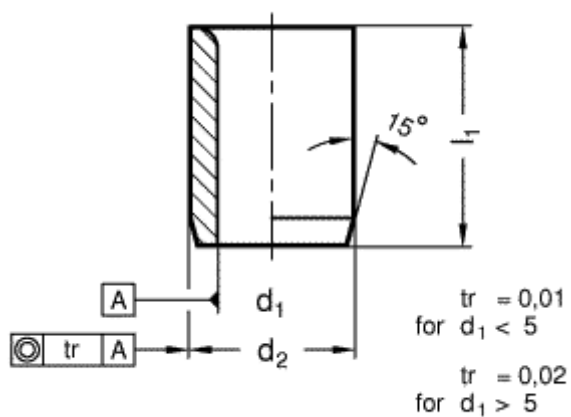

Article number: 201135106

Description: E+G Guide bush DIN 179-B25-36-A  
without collar

## Measures

---

$d_1 = 25$

$d_2 = 35$

$l_1 = 36$